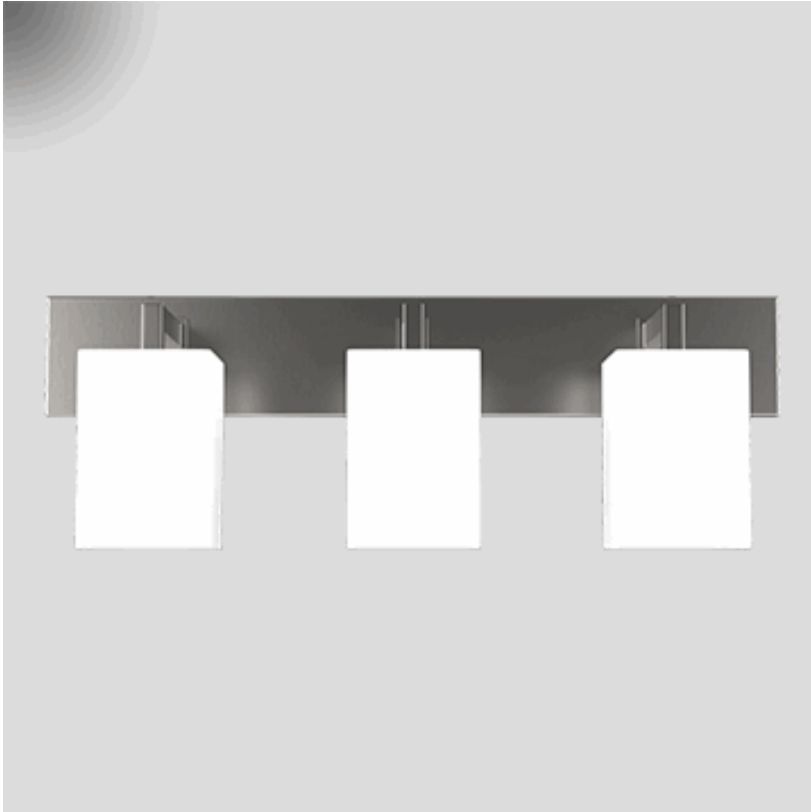

## 3605V

ARKANSAS LIGHTING  
S T A Y I L L U M I N A T E D

24" Brushed Nickel Vanity Fixture, 8.5" high, with Frosted White Glass Diffusers. three medium base sockets, direct wired, Recommend three 1100 lumen LED bulbs.

Lamp Dimensions:	24"W, 8.5"H, 7.5"D	Shade Part Number:	NA
Lamp Finish:	Brushed Nickel	Shade Material:	Frosted White Glass
Switch:	NA	Shade Dimensions:	4"X4" top & bottom, 6"H
Bulb Wattage:	Recommend three 1100 lumen LED bulbs, max rating three 18 watt CFL	Harp:	NA
Cordset:	direct wired	Miscellaneous:	rated UL Damp Location
Socket:	medium base	Options:	
Base:	24"W, 4"H		
Extension:	7.5"D		